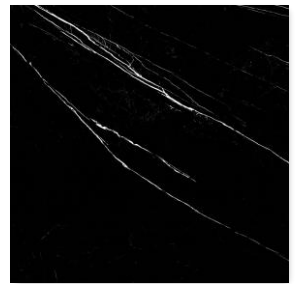

# MARBLE ONE

POLISHED & MATTE  
PORCELAIN

ONE STATUARIO

ONE ORO

ONE BARDIGLIO

ONE NERO

FLOOR & WALL TILE

1200x600x10mm | 600x600x10mm