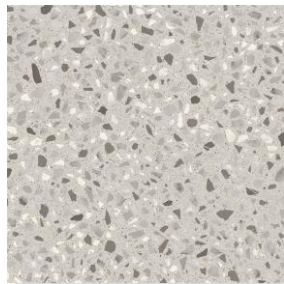

MUSEO GREY FLAKE
LARGE