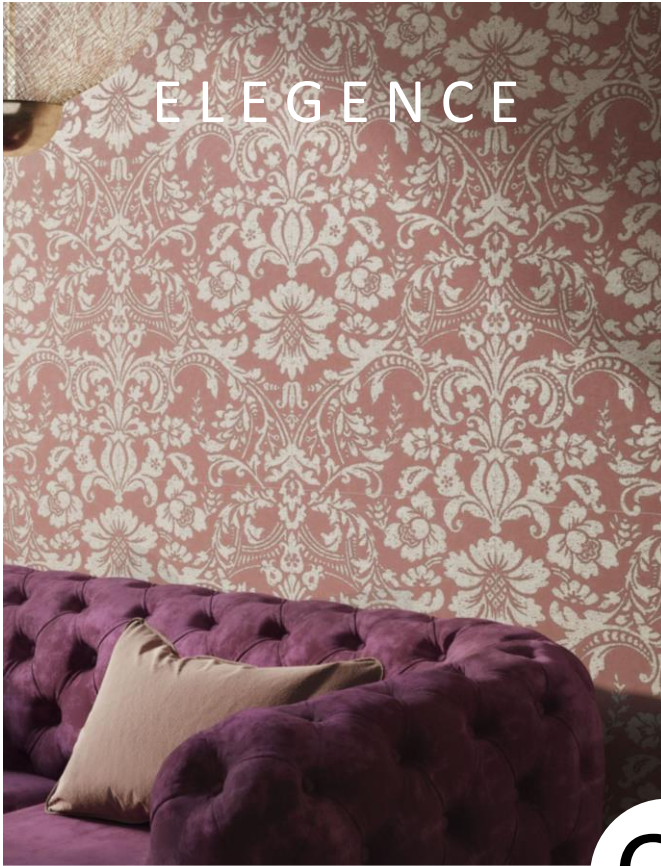

ELEGANCE

COLLECTION

We can match any tile and supply cheaper

barry@opulenttiles.co.uk