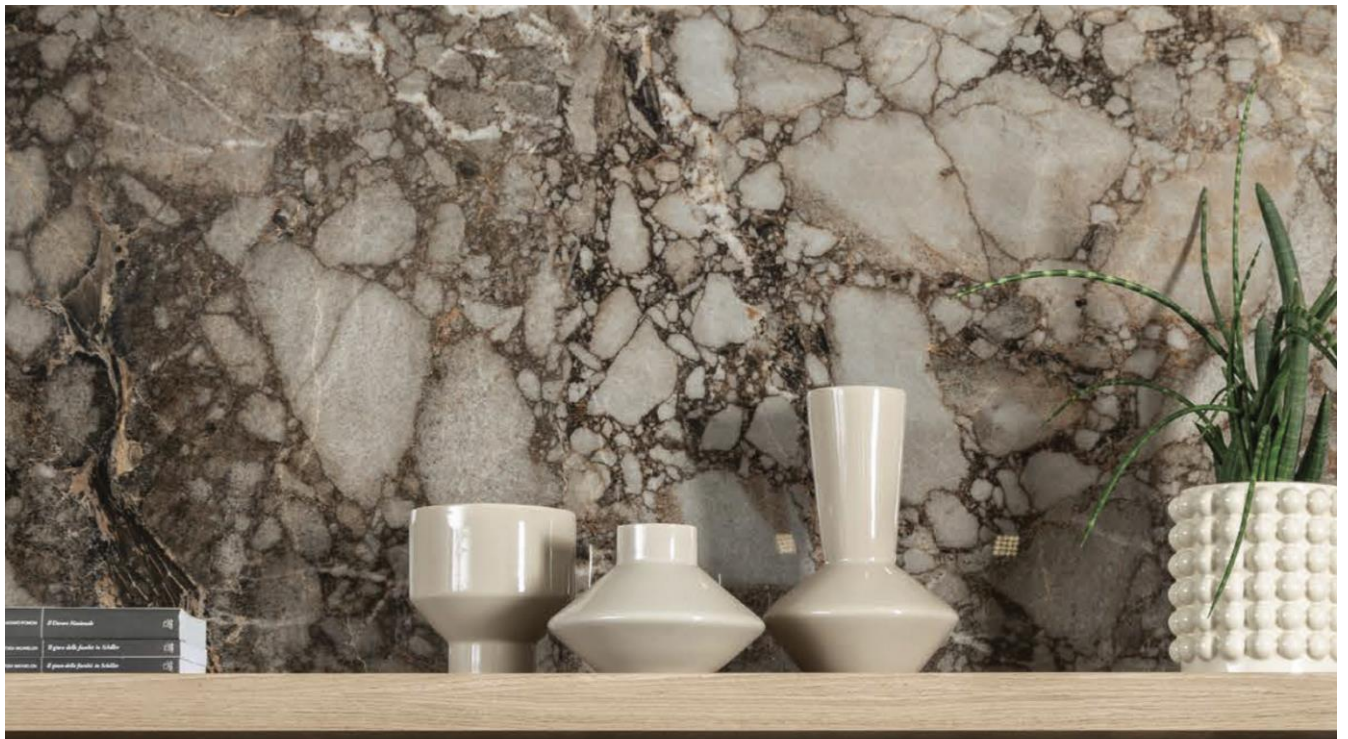

FLORENCE STONE