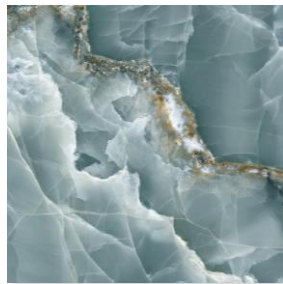

# LUSON ONYX

POLISHED & MATTE  
PORCELAIN

LUSON WHITE

LUSON CORAL

LUSON AQUA

LUSON BLUE

FLOOR & WALL TILE

900x900x9.5mm | 1200x600x9.5mm | 600x300x9.5mm