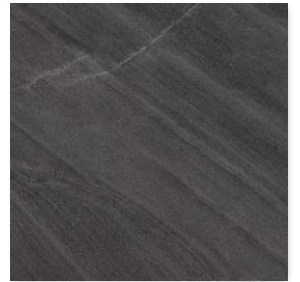

MARMI ANTHRACITE

FLOOR & WALL TILE

1200x600x10mm | 800x800x10mm | 800x400x10mm