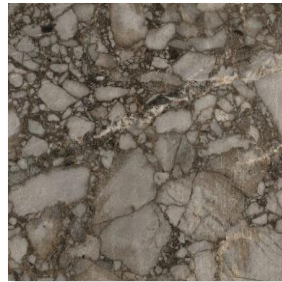

FLORENCE STONE

FLOOR & WALL TILE

1200x1200x6mm | 1200x600x6mm