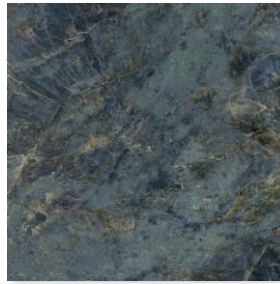

# KENSINGTON

POLISHED  
PORCELAIN

KENSINGTON GOLD

KENSINGTON  
SKY

KENSINGTON  
AQUAMARINE

KENSINGTON  
PORTORO

FLOOR & WALL TILE

1200x1200x10mm | 600x600x10mm