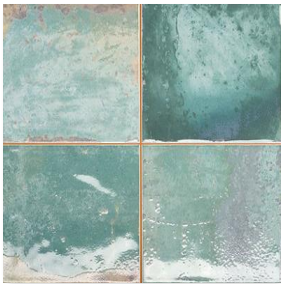

SORIA

GLAZED
CERAMIC

SORIA AQUA